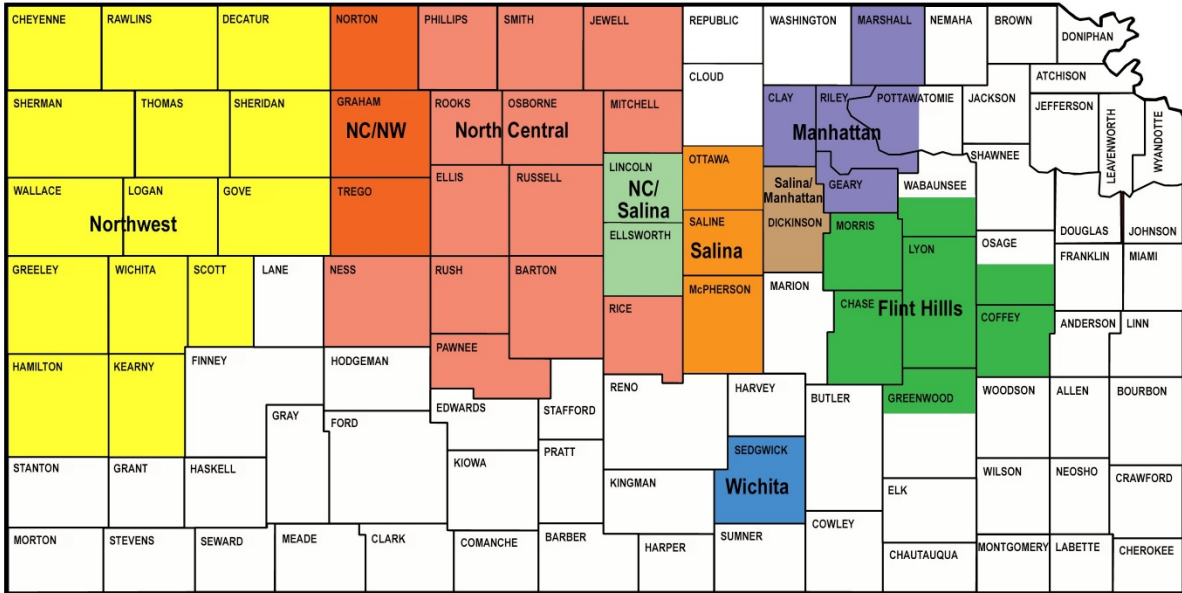

MAP OF STATE UNIVERSITY AND WASHBURN UNIVERSITY SERVICE AREAS

Service Area	University	County of Main Campus
	Fort Hays State University Kansas State University	Ellis County Riley County
	Wichita State University Emporia State University	Sedgwick County Lyon County
	University of Kansas Pittsburg State University	Douglas County Crawford County
	Washburn University	Shawnee County*

*KU, KSU, ESU, and WU share responsibility for serving Shawnee County

MAP OF SERVICE AREAS FOR KANSAS COMMUNITY COLLEGES

- | | |
|--|---|
| 1. Allen County Community College, Iola | 12. Hutchinson Community College, Hutchinson |
| 2. Barton County Community College, Great Bend | 13. Independence Community College, Independence |
| 3. Butler County Community College, El Dorado | 14. Johnson County Community College, Overland Park |
| 4. Cloud County Community College, Concordia | 15. Kansas City Kansas Community College, Kansas City |
| 5. Coffeyville Community College, Coffeyville | 16. Labette Community College, Parsons |
| 6. Colby Community College, Colby | 17. Neosho County Community College, Chanute |
| 7. Cowley County Community College, Arkansas City | 18. Pratt Community College, Pratt |
| 8. Dodge City Community College, Dodge City | 19. Seward County Community College/Area Technical School, Liberal |
| 9. Fort Scott Community College, Fort Scott | State Universities/Washburn |
| 10. Garden City Community College, Garden City | Unassigned |
| 11. Highland Community College, Highland | |

MAP OF SERVICE AREAS FOR KANSAS TECHNICAL COLLEGES

- | | | | |
|---|---|---|--|
|  | Flint Hills Technical College
Emporia |  | North Central/Northwest Shared |
|  | Manhattan Area Technical College
Manhattan |  | North Central/Salina Shared |
|  | North Central Kansas Technical College
Beloit |  | Salina Area Technical College
Salina |
|  | Northwest Kansas Technical College
Goodland |  | WSU Tech
Wichita |
|  | Salina/Manhattan Shared | | |