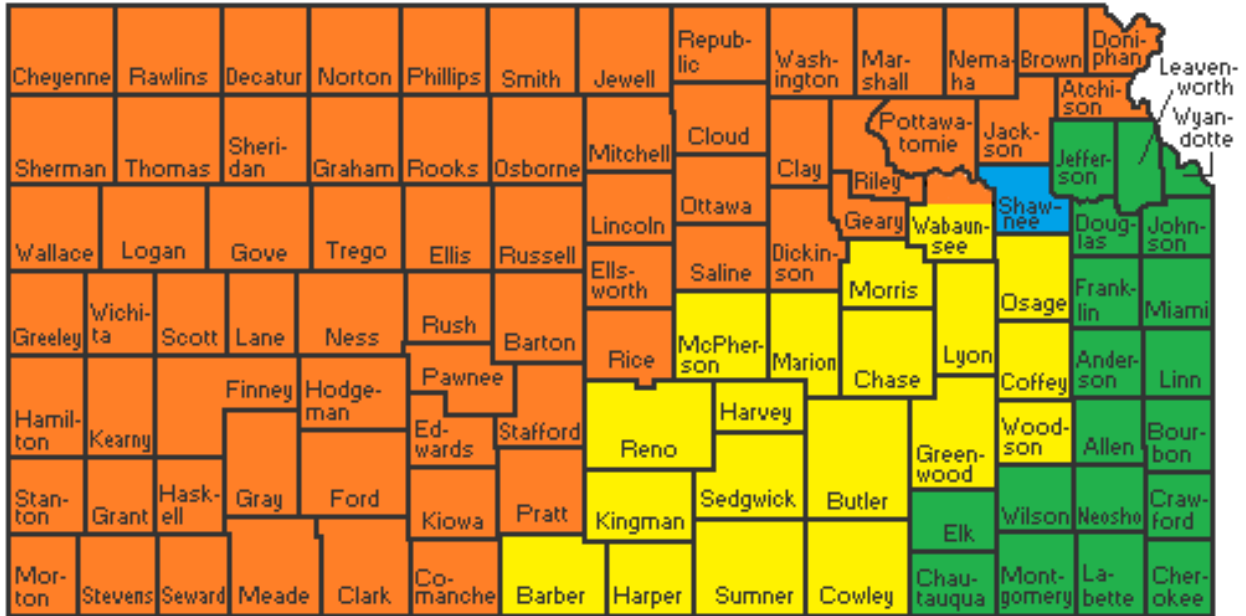

MAP OF STATE UNIVERSITY AND WASHBURN UNIVERSITY SERVICE AREAS

Service Area	University	County of Main Campus
	Fort Hays State University Kansas State University	Ellis County Riley County
	Wichita State University Emporia State University	Sedgwick County Lyon County
	University of Kansas Pittsburg State University	Douglas County Crawford County
	Washburn University	Shawnee County*

*KU, KSU, ESU, and WU share responsibility for serving Shawnee County

MAP OF SERVICE AREAS FOR KANSAS COMMUNITY COLLEGES

- | | |
|--|---|
| 1. Allen County Community College, Iola | 12. Hutchinson Community College, Hutchinson |
| 2. Barton County Community College, Great Bend | 13. Independence Community College, Independence |
| 3. Butler County Community College, El Dorado | 14. Johnson County Community College, Overland Park |
| 4. Cloud County Community College, Concordia | 15. Kansas City Kansas Community College, Kansas City |
| 5. Coffeyville Community College, Coffeyville | 16. Labette Community College, Parsons |
| 6. Colby Community College, Colby | 17. Neosho County Community College, Chanute |
| 7. Cowley County Community College, Arkansas City | 18. Pratt Community College, Pratt |
| 8. Dodge City Community College, Dodge City | 19. Seward County Community College/Area Technical School, Liberal |
| 9. Fort Scott Community College, Fort Scott | State Universities/Washburn |
| 10. Garden City Community College, Garden City | Unassigned |
| 11. Highland Community College, Highland | |

MAP OF SERVICE AREAS FOR KANSAS TECHNICAL COLLEGES

- | | | | |
|---|---|---|--|
|  | Flint Hills Technical College
Emporia |  | North Central/Northwest Shared |
|  | Manhattan Area Technical College
Manhattan |  | North Central/Salina Shared |
|  | North Central Kansas Technical College
Beloit |  | Salina Area Technical College
Salina |
|  | Northwest Kansas Technical College
Goodland |  | WSU Tech
Wichita |
|  | Salina/Manhattan Shared | | |