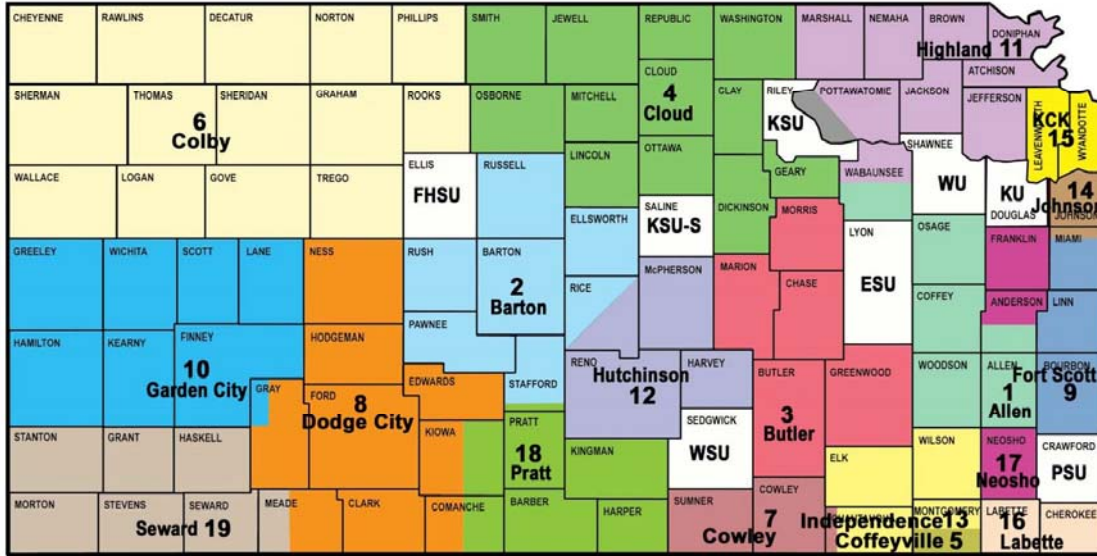

MAP OF STATE UNIVERSITY AND WASHBURN UNIVERSITY SERVICE AREAS

Service Area	University	County of Main Campus
	Fort Hays State University Kansas State University	Ellis County Riley County
	Wichita State University Emporia State University	Sedgwick County Lyon County
	University of Kansas Pittsburg State University	Douglas County Crawford County
	Washburn University	Shawnee County*

*KU, KSU, ESU, and WU share responsibility for serving Shawnee County

MAP OF SERVICE AREAS FOR KANSAS COMMUNITY COLLEGES

- | | |
|--|---|
| 1. Allen County Community College, Iola | 12. Hutchinson Community College, Hutchinson |
| 2. Barton County Community College, Great Bend | 13. Independence Community College, Independence |
| 3. Butler County Community College, El Dorado | 14. Johnson County Community College, Overland Park |
| 4. Cloud County Community College, Concordia | 15. Kansas City Kansas Community College, Kansas City |
| 5. Coffeyville Community College, Coffeyville | 16. Labette Community College, Parsons |
| 6. Colby Community College, Colby | 17. Neosho County Community College, Chanute |
| 7. Cowley County Community College, Arkansas City | 18. Pratt Community College, Pratt |
| 8. Dodge City Community College, Dodge City | 19. Seward County Community College/Area Technical School, Liberal |
| 9. Fort Scott Community College, Fort Scott | State Universities/Washburn |
| 10. Garden City Community College, Garden City | Unassigned |
| 11. Highland Community College, Highland | |

MAP OF SERVICE AREAS FOR KANSAS TECHNICAL COLLEGES

- | | | | |
|---|---|---|--|
|  | Flint Hills Technical College
Emporia |  | North Central/Northwest Shared |
|  | Manhattan Area Technical College
Manhattan |  | North Central/Salina Shared |
|  | North Central Kansas Technical College
Beloit |  | Salina Area Technical College
Salina |
|  | Northwest Kansas Technical College
Goodland |  | WSU Tech
Wichita |
|  | Salina/Manhattan Shared | | |