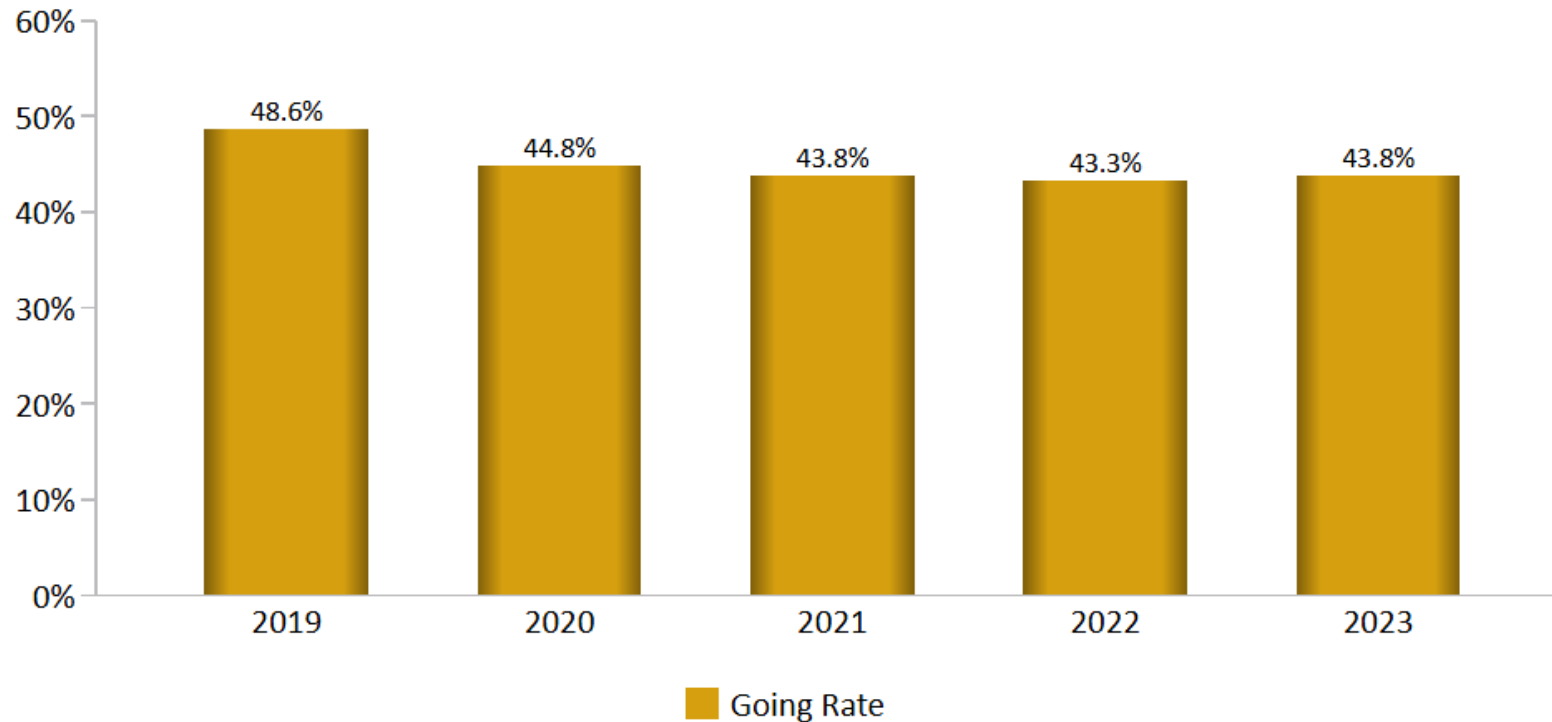

Apply Kansas Student Impact

	2020	2021	2022	2023	2024
Students (seniors)	4,897	7,818	10,123	11,890	13,854
Applications	5,910	11,506	14,489	16,025	22,818
Applications to Students Ratio	1.21	1.47	1.43	1.34	1.64

Apply Kansas Student Impact by Percentage Year Over Year By Percentage

	2022	2023	2024
Students (seniors)	+29%	+17%	+17%
Applications	+26%	+11%	+42%

College-Going Rate

College Going Rate Metric 1.25
Systemwide for Publication Year 2025