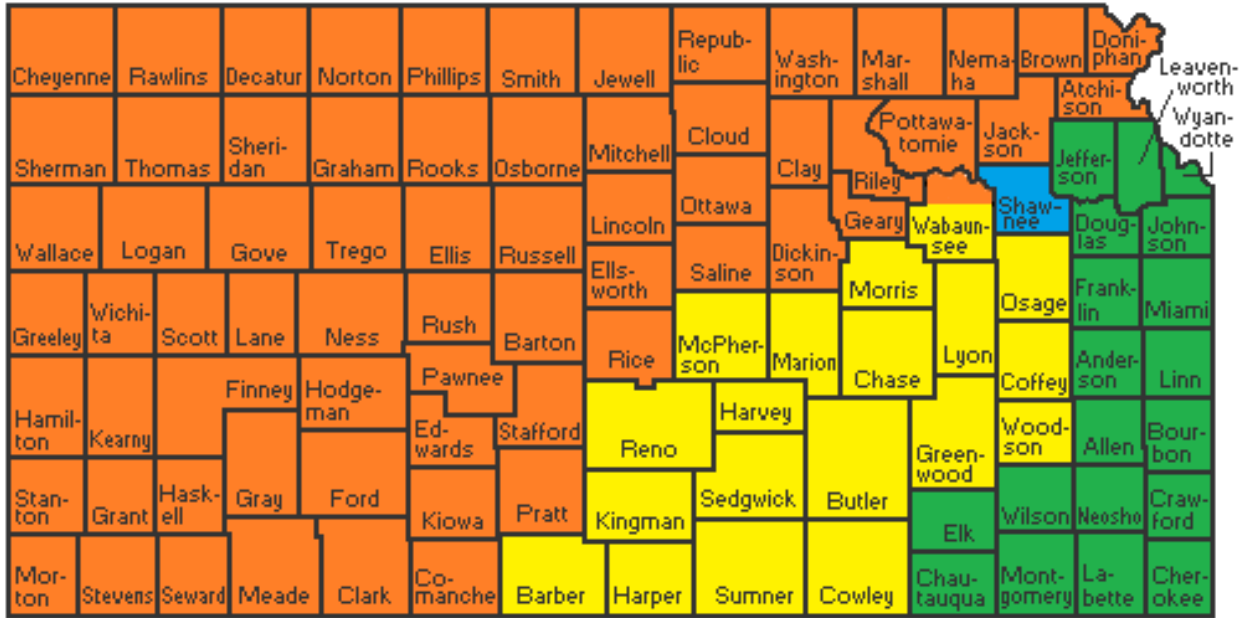

MAP OF STATE UNIVERSITY AND WASHBURN UNIVERSITY SERVICE AREAS

Service Area	University	County of Main Campus
	Fort Hays State University Kansas State University	Ellis County Riley County
	Wichita State University Emporia State University	Sedgwick County Lyon County
	University of Kansas Pittsburg State University	Douglas County Crawford County
	Washburn University	Shawnee County*

Map of Independent Colleges & Universities

1	Baker University
2	Barclay College
3	Benedictine College
4	Bethany College
5	Bethel College
6	Central Christian College of Kansas
7	Cleveland University – Kansas City
8	Donnelly College
9	Friends University
10	Hesston College

11	Kansas Wesleyan University
12	Manhattan Christian College
13	McPherson College
14	MidAmerica Nazarene University
15	Newman University
16	Ottawa University
17	Southwestern College
18	Sterling College
19	Tabor College
20	University of Saint Mary