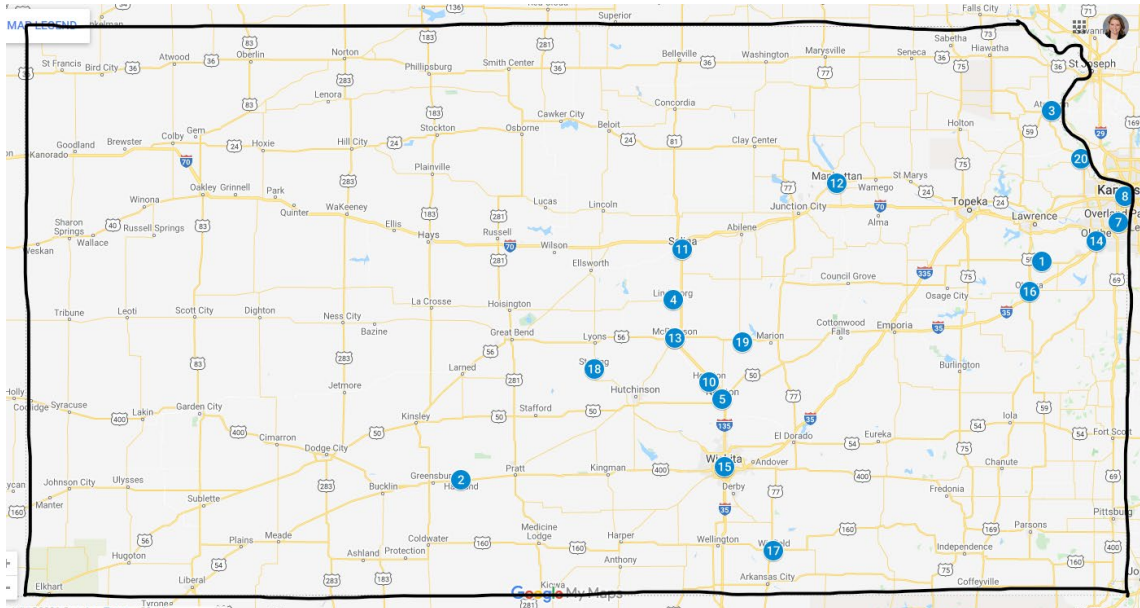

MAP OF SERVICE AREAS FOR KANSAS COMMUNITY COLLEGES

- | | |
|--|---|
| 1. Allen County Community College, Iola | 12. Hutchinson Community College, Hutchinson |
| 2. Barton County Community College, Great Bend | 13. Independence Community College, Independence |
| 3. Butler County Community College, El Dorado | 14. Johnson County Community College, Overland Park |
| 4. Cloud County Community College, Concordia | 15. Kansas City Kansas Community College, Kansas City |
| 5. Coffeyville Community College, Coffeyville | 16. Labette Community College, Parsons |
| 6. Colby Community College, Colby | 17. Neosho County Community College, Chanute |
| 7. Cowley County Community College, Arkansas City | 18. Pratt Community College, Pratt |
| 8. Dodge City Community College, Dodge City | 19. Seward County Community College/Area Technical School, Liberal |
| 9. Fort Scott Community College, Fort Scott | State Universities/Washburn |
| 10. Garden City Community College, Garden City | Unassigned |
| 11. Highland Community College, Highland | |

MAP OF SERVICE AREAS FOR KANSAS TECHNICAL COLLEGES

- Flint Hills Technical College**
Emporia
- Manhattan Area Technical College**
Manhattan
- North Central Kansas Technical College**
Beloit
- Northwest Kansas Technical College**
Goodland
- Salina/Manhattan Shared**
- North Central/Northwest Shared**
- North Central/Salina Shared**
- Salina Area Technical College**
Salina
- WSU Tech**
Wichita

Map of Independent Colleges & Universities

1	Baker University
2	Barclay College
3	Benedictine College
4	Bethany College
5	Bethel College
6	Central Christian College of Kansas
7	Cleveland University – Kansas City
8	Donnelly College
9	Friends University
10	Hesston College