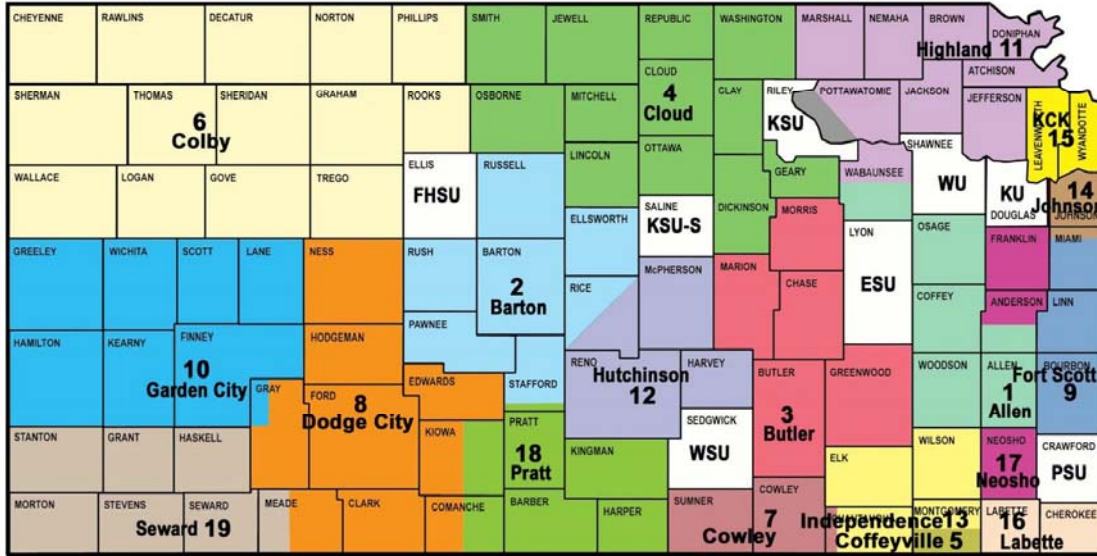

MAP OF STATE UNIVERSITY AND WASHBURN UNIVERSITY SERVICE AREAS

Service Area	University	County of Main Campus
	Fort Hays State University Kansas State University	Ellis County Riley County
	Wichita State University Emporia State University	Sedgwick County Lyon County
	University of Kansas Pittsburg State University	Douglas County Crawford County
	Washburn University	Shawnee County*

MAP OF SERVICE AREAS FOR KANSAS COMMUNITY COLLEGES

- | | |
|--|---|
| 1. Allen County Community College, Iola | 12. Hutchinson Community College, Hutchinson |
| 2. Barton County Community College, Great Bend | 13. Independence Community College, Independence |
| 3. Butler County Community College, El Dorado | 14. Johnson County Community College, Overland Park |
| 4. Cloud County Community College, Concordia | 15. Kansas City Kansas Community College, Kansas City |
| 5. Coffeyville Community College, Coffeyville | 16. Labette Community College, Parsons |
| 6. Colby Community College, Colby | 17. Neosho County Community College, Chanute |
| 7. Cowley County Community College, Arkansas City | 18. Pratt Community College, Pratt |
| 8. Dodge City Community College, Dodge City | 19. Seward County Community College/Area Technical School, Liberal |
| 9. Fort Scott Community College, Fort Scott | State Universities/Washburn |
| 10. Garden City Community College, Garden City | Unassigned |
| 11. Highland Community College, Highland | |

Map of Independent Colleges & Universities

1	Baker University
2	Barclay College
3	Benedictine College
4	Bethany College
5	Bethel College
6	Central Christian College of Kansas
7	Cleveland University – Kansas City
8	Donnelly College
9	Friends University
10	Hesston College

11	Kansas Wesleyan University
12	Manhattan Christian College
13	McPherson College
14	MidAmerica Nazarene University
15	Newman University
16	Ottawa University
17	Southwestern College
18	Sterling College
19	Tabor College
20	University of Saint Mary