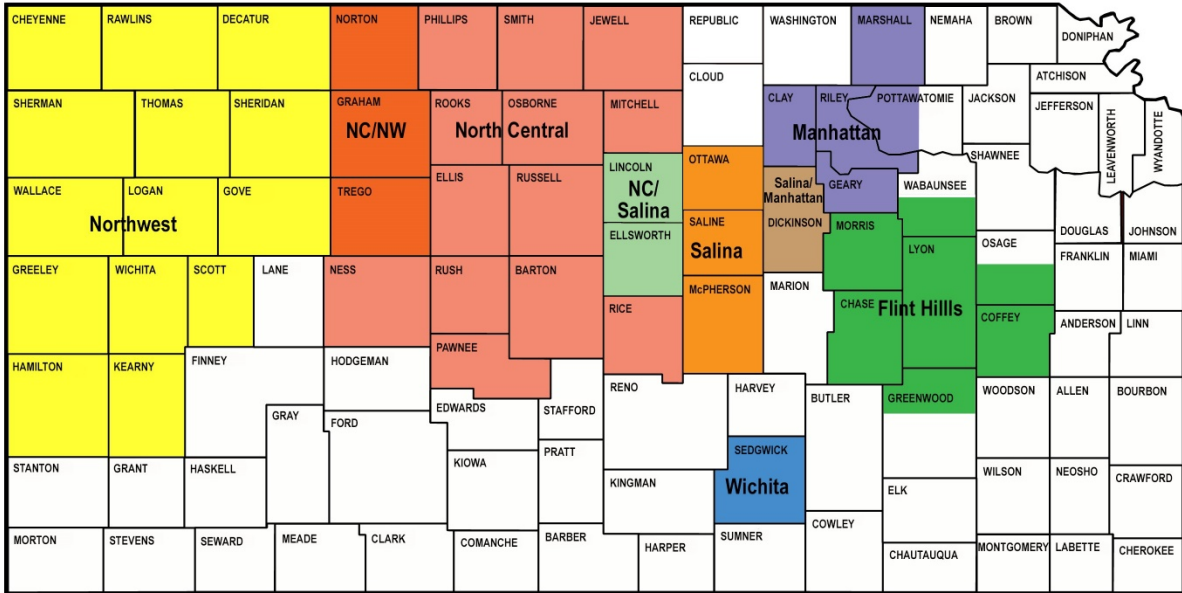

MAP OF SERVICE AREAS FOR KANSAS TECHNICAL COLLEGES

- **Flint Hills Technical College**
  Emporia
- **Manhattan Area Technical College**
  Manhattan
- **North Central Kansas Technical College**
  Beloit
- **Northwest Kansas Technical College**
  Goodland
- **Salina/Manhattan Shared**
- **North Central/Northwest Shared**
- **North Central/Salina Shared**
- **Salina Area Technical College**
  Salina
- **WSU Tech**
  Wichita