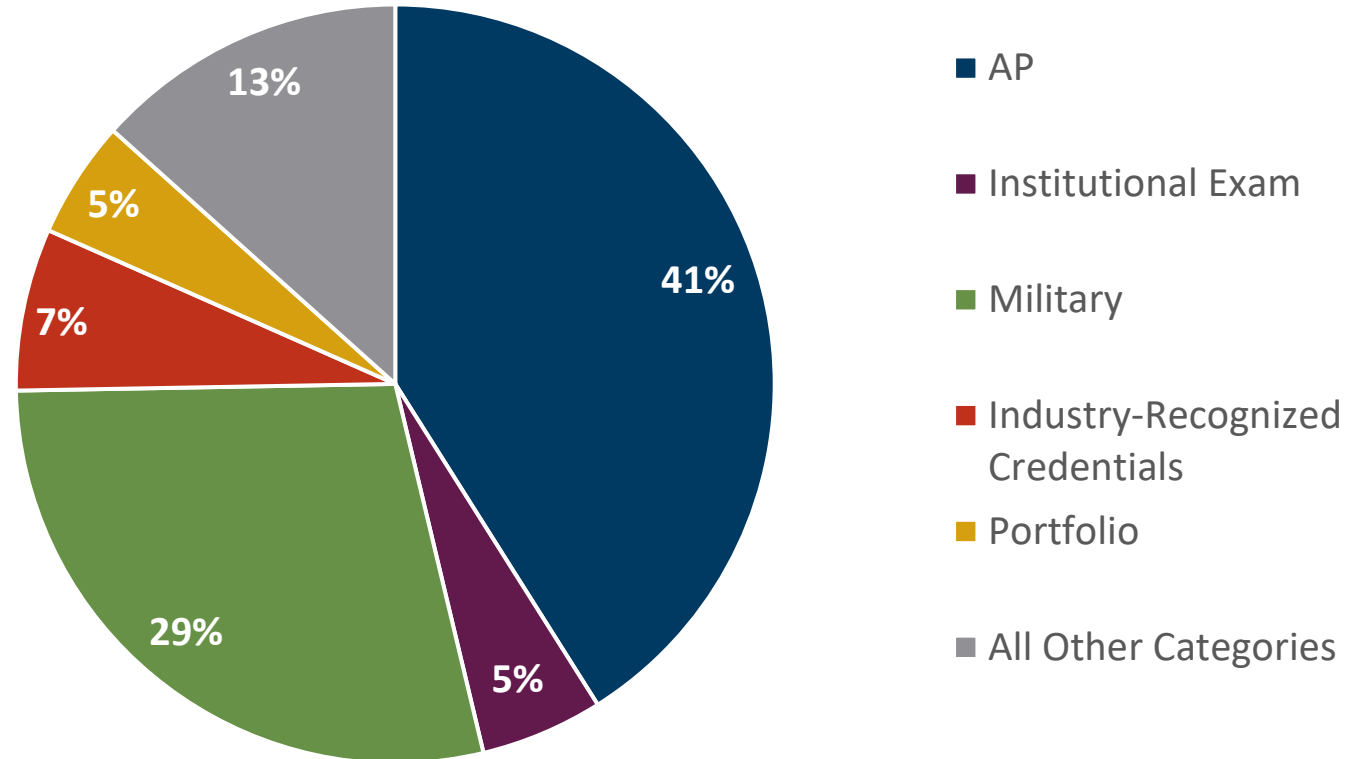

Credit for Prior Learning Hours Awarded by Type Systemwide Academic Year 2021