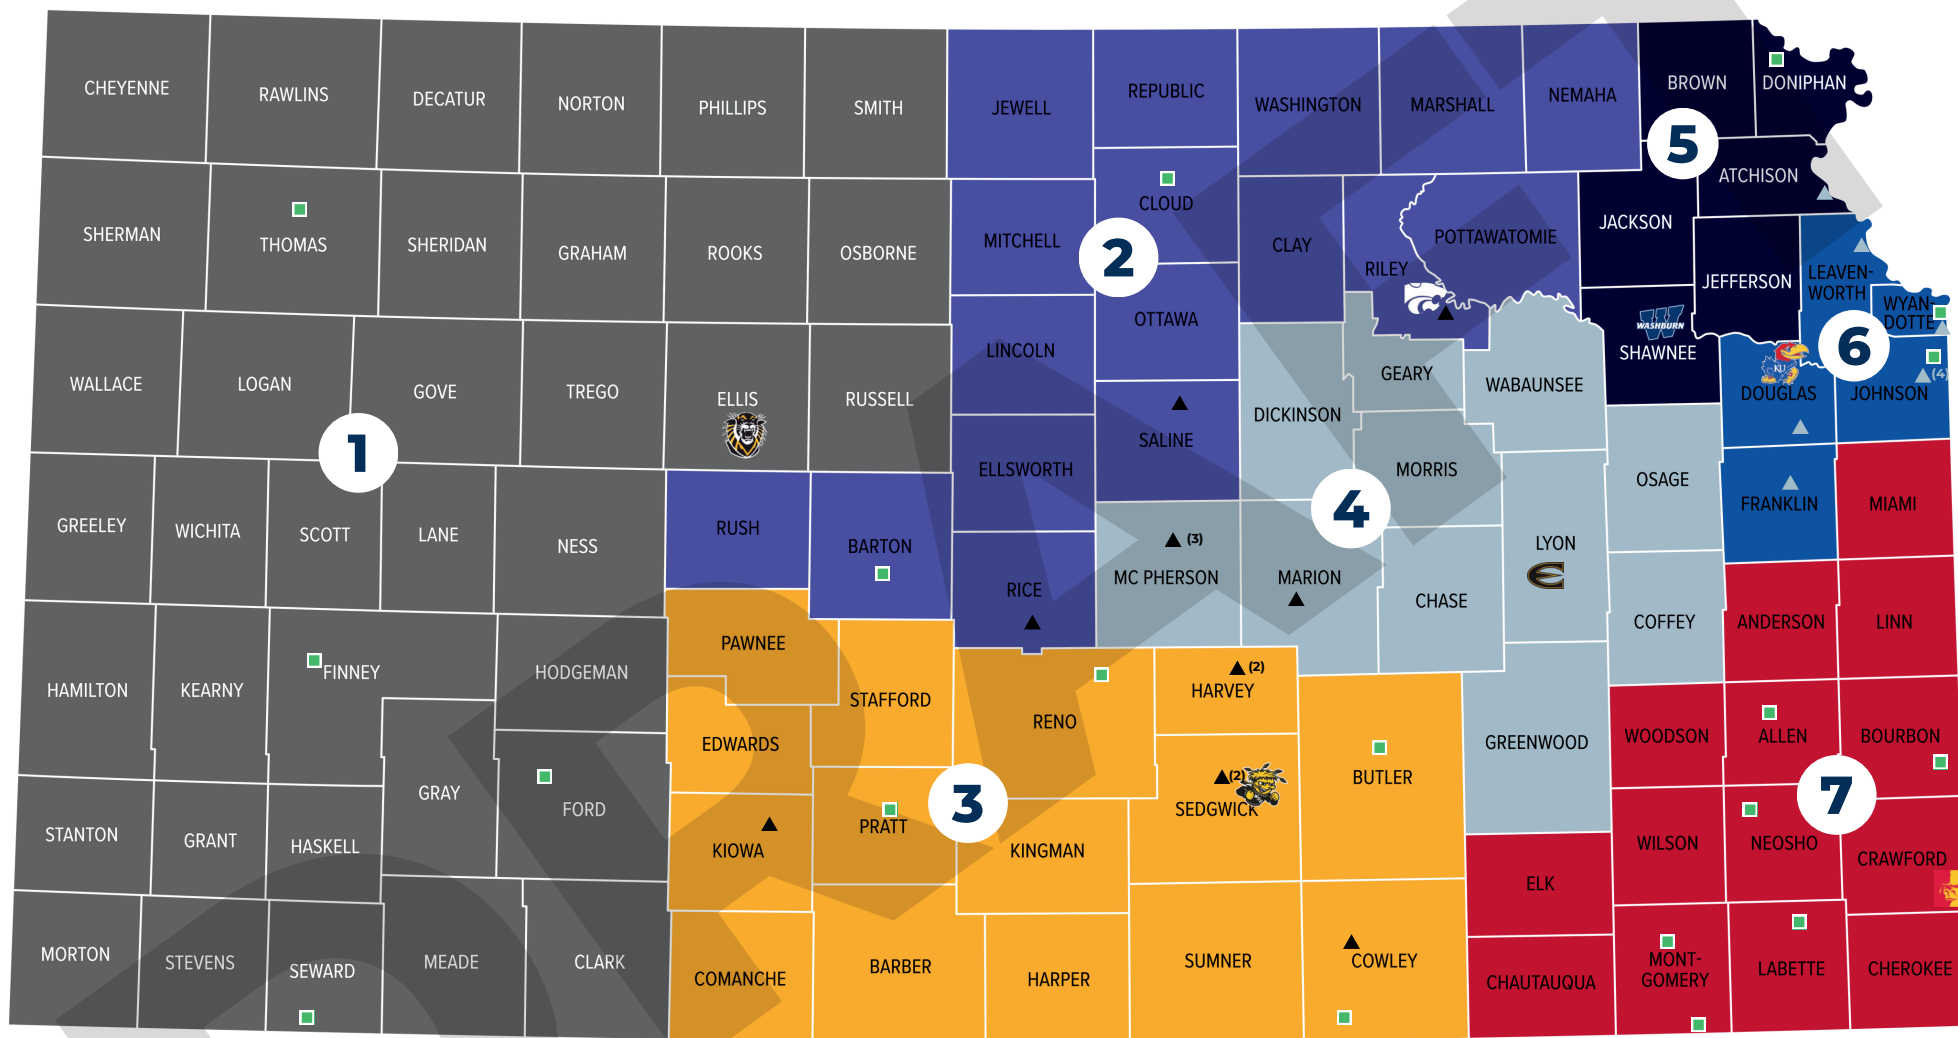

# KANSAS BLUEPRINT FOR LITERACY

## Centers for Excellence Catchment Area Map

1-Fort Hays State

3-Wichita State

5-Washburn

7-Pittsburg State

2-Kansas State

4-Emporia State

6-Kansas

### MAP KEY

■ Community Colleges

▲ Independent Institutions